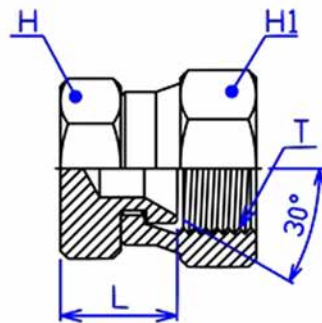

PF Female Swivel Head Plug (JIS 30° Concave)

Soft Steel Mark : NBA

Item No	Description	Thread		Dimension (mm)					
		T (PF)	T1	L	L1	L2	L3	H	H1
I02	1/4	1/4-19		15				17	19
I04	3/8	3/8-19		17				19	22
I05	1/2	1/2-14		18				23	26
I07	3/4	3/4-14		19.5				27	32
I08	1	1-11		24.5				35	41
I0D	2	2-11		33				65	68