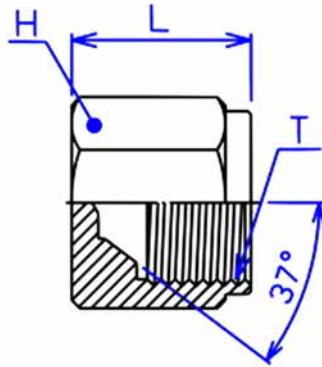

JIC 37° Flare Female Head Plug

Brass Mark : CPF
Soft Steel Mark : GBB

Item No	Description	Thread		Dimension (mm)				
		T (UNF)	T1	L	L1	L2	L3	H
I02	1/4	7/16-20		14.5				14
I04	3/8	9/16-18		17				19
I05	1/2	3/4-16		19				23
I06	5/8	7/8-14		20				26
I07	3/4	1 1/16-12		25				32
I08	1	1 5/16-12		30				38
I09	1 1/4	1 5/8-12		32				50
I0A	1 1/2	1 7/8-12		35.5				57
I0D	2	2 1/2-12		44.5				72