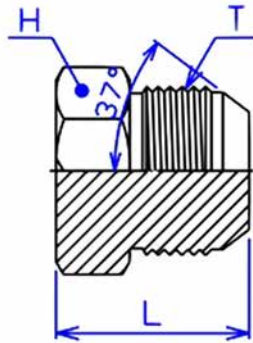

## JIC 37° Flare Male Head Plug

Brass Mark : CPP  
Soft Steel Mark : GBP  
Stainless Steel Mark : CCP

Item No	Description	Thread		Dimension (mm)				
		T (UNF)	T1	L	L1	L2	L3	H
I02	1/4	7/16-20		22				14
I03	5/16	1/2-20		22				17
I04	3/8	9/16-18		22				17
I05	1/2	3/4-16		26.5				21
I06	5/8	7/8-14		28.5				23
I07	3/4	1 1/16-12		32				27
I08	1	1 5/16-12		35				33.3
I09	1 1/4	1 5/8-12		38				41
I0A	1 1/2	1 7/8-12		43				50
I0D	2	2 1/2-12		52				65