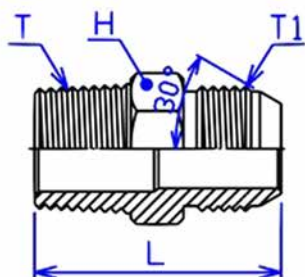

PIPELINE COUPLING

JOIN BRASS ENTERPRISE CO., LTD.

Straight Connector PT-PF Male (JIS 30° Convex)

Soft Steel Mark : NAC
Stainless Steel Mark : CAC

| Item No | Description | Thread | | Dimension (mm) | | | | |
|---------|---------------|----------|----------|----------------|----|----|----|------|
| | | T (PT) | T1 (PF) | L | L1 | L2 | L3 | H |
| I12 | 1/8 X 1/4 | 1/8-28 | 1/4-19 | 33 | | | | 14 |
| I22 | 1/4 X 1/4 | 1/4-19 | 1/4-19 | 36 | | | | 14 |
| I24 | 1/4 X 3/8 | 1/4-19 | 3/8-19 | 37.5 | | | | 17 |
| I25 | 1/4 X 1/2 | 1/4-19 | 1/2-14 | 41.5 | | | | 21 |
| I42 | 3/8 X 1/4 | 3/8-19 | 1/4-19 | 38 | | | | 17 |
| I44 | 3/8 X 3/8 | 3/8-19 | 3/8-19 | 39.5 | | | | 17 |
| I45 | 3/8 X 1/2 | 3/8-19 | 1/2-14 | 43.5 | | | | 21 |
| I54 | 1/2 X 3/8 | 1/2-14 | 3/8-19 | 44 | | | | 21 |
| I55 | 1/2 X 1/2 | 1/2-14 | 1/2-14 | 46.5 | | | | 21 |
| I57 | 1/2 X 3/4 | 1/2-14 | 3/4-14 | 48.5 | | | | 27 |
| I75 | 3/4 X 1/2 | 3/4-14 | 1/2-14 | 49 | | | | 27 |
| I77 | 3/4 X 3/4 | 3/4-14 | 3/4-14 | 50.5 | | | | 27 |
| I78 | 3/4 X 1 | 3/4-14 | 1-11 | 53.5 | | | | 33.3 |
| I87 | 1 X 3/4 | 1-11 | 3/4-14 | 54.5 | | | | 33.3 |
| I88 | 1 X 1 | 1-11 | 1-11 | 55.5 | | | | 33.3 |
| I99 | 1 1/4 X 1 1/4 | 1 1/4-11 | 1 1/4-11 | 63 | | | | 41 |
| IAA | 1 1/2 X 1 1/2 | 1 1/2-11 | 1 1/2-11 | 66 | | | | 50 |
| IDD | 2 X 2 | 2-11 | 2-11 | 77 | | | | 65 |