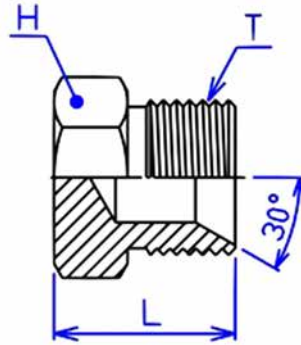

PF Male Head Plug (JIS 30° Concave)

Soft Steel Mark : NBC

Item No	Description	Thread		Dimension (mm)				
		T (PF)	T1	L	L1	L2	L3	H
I02	1/4	1/4-19		19				14
I04	3/8	3/8-19		21				17
I05	1/2	1/2-14		23.5				21
I07	3/4	3/4-14		29				27
I08	1	1-11		33				33.3
I09	1 1/4	1 1/4-11		36				41
I0A	1 1/2	1 1/2-11		42				50
I0D	2	2-11		50				65